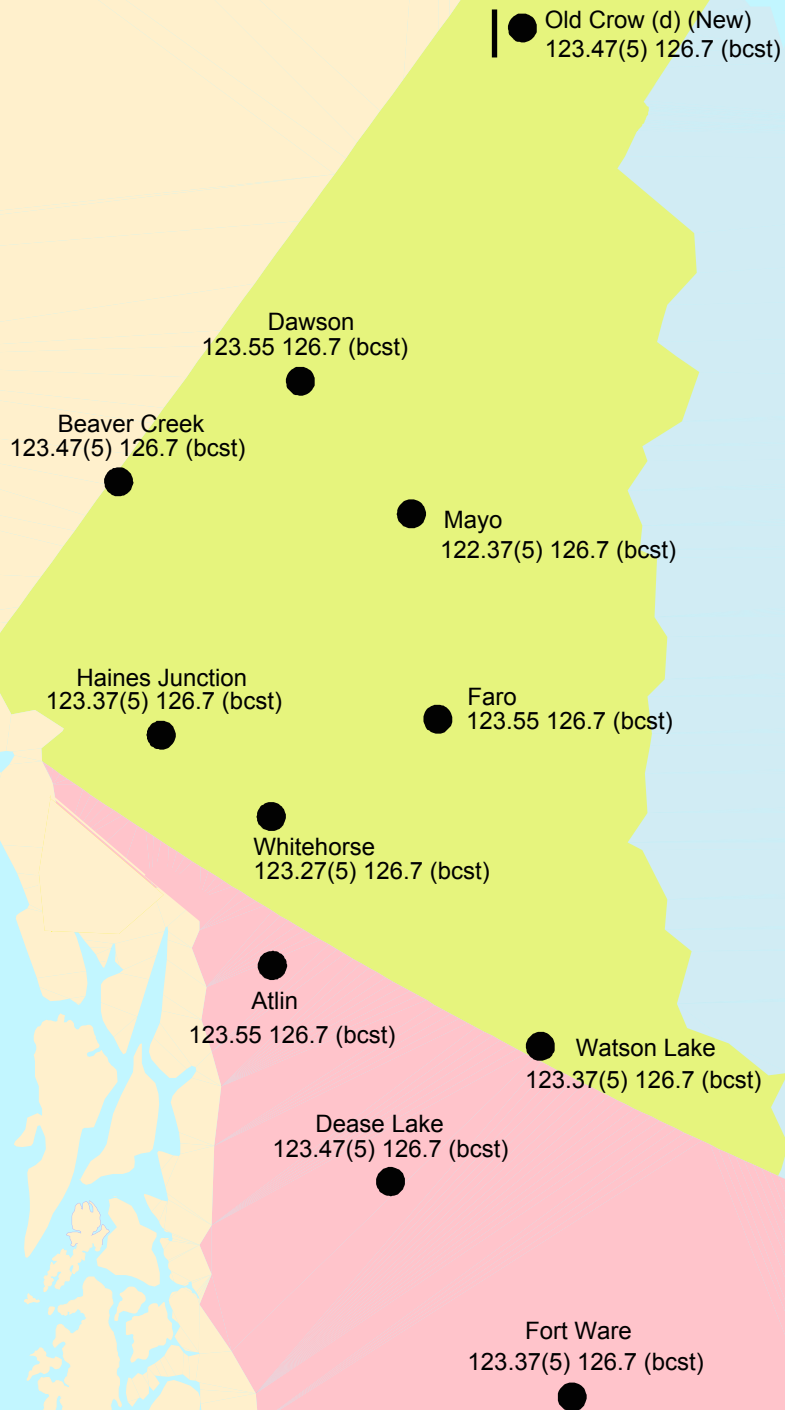

# WHITEHORSE FIC FISE RCOs

(d) = dial-up  
(bcst) = broadcast

NOT FOR NAVIGATION